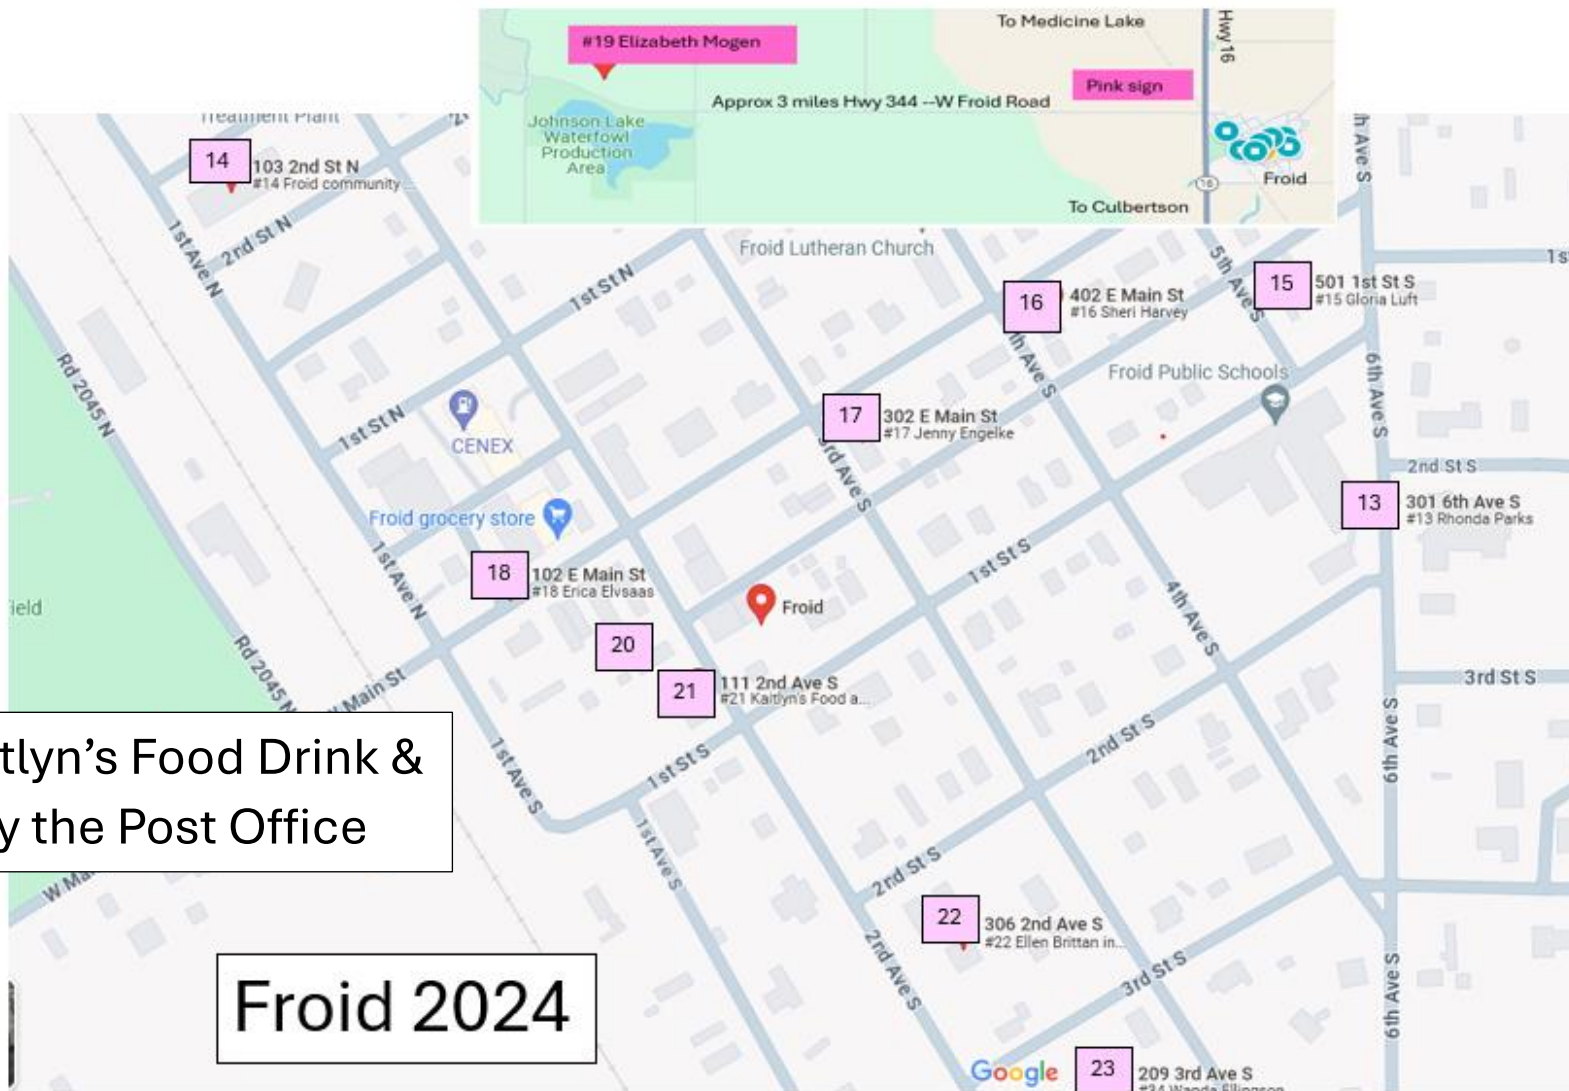

#21 Kaitlyn's Food Drink & Truck by the Post Office

Froid 2024