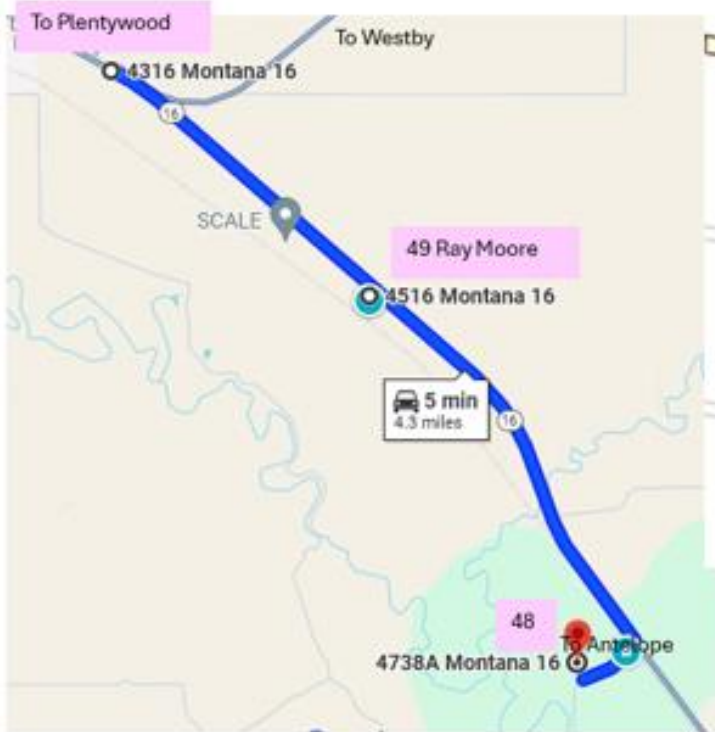

Open only 3-6pm on Fri and Sat due to special circumstances

Food available at
 #54 Angel Light Catering
 Slush burgers and hotdogs

Medicine Lake 2024

32 199 Section Ave
#32 Jody Neeley

28 Wivholm shop
#28 Tina Wivholm -Wi...

US Fish & Wildlife
Department Ser

Medicine Lake School

Honker Pitt

34 121 Iowa Ave
#34 Vickie Grimsrud

37 202 Iowa Ave
#37 Janet McCabe

40 203 Nebraska Ave
#40 Mathews Estate S...

29 33

34 415 Main St
#34 June Carlson hou...

38 121 1st Ave S
#38 Shirley Hazen

Roness Repair

LAKE PIT STOP

39 724 Main St
#39

26 219 2nd Ave S
#26 Laura Holmes

35 514 Minnehan St
#35 Alexandra White

27 223 6th Ave S
#27 Debra Hendrickso...

McInenly Park

Lake Cemetery Rd Lake Co

#21 Kaitlyn's Food Drink & Truck by the Post Office

Froid 2024

Culbertson 2024